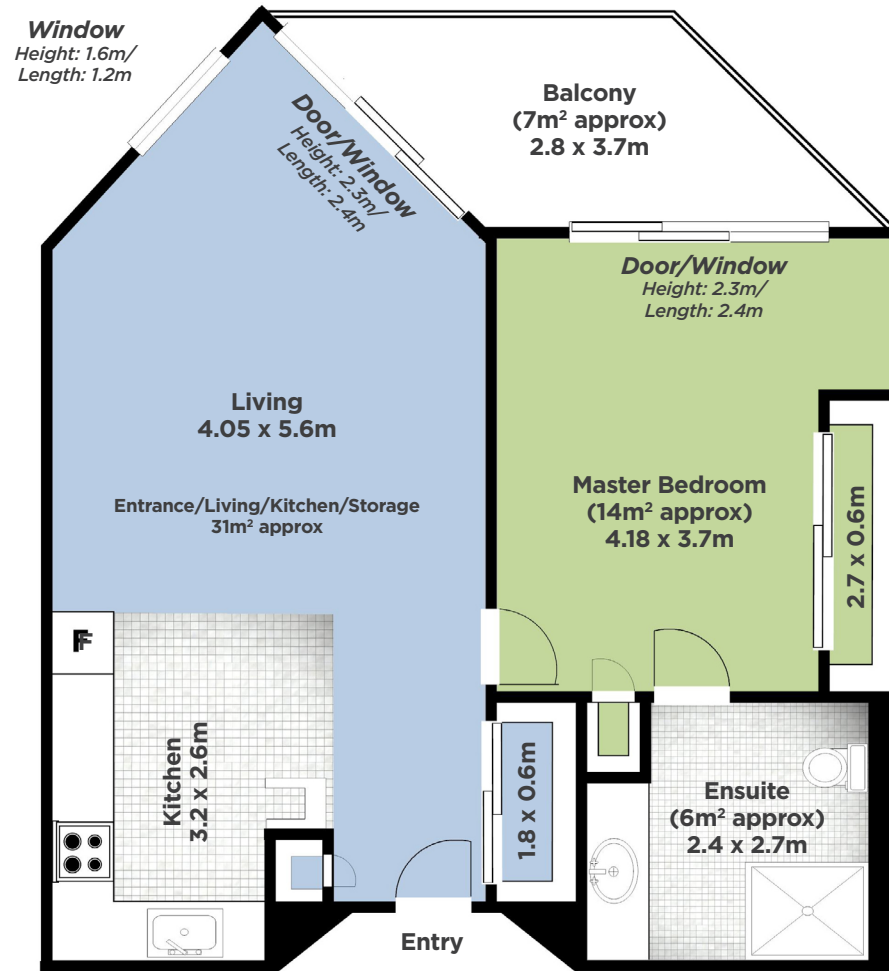

Apartment 415

One bedroom

Floor area - 62m² approx (incl. balcony)

This is an indicative floor plan of Arvida Ocean Shores. Please note it is subject to change at the discretion of Arvida, what you receive may differ to what is shown. September 2023.