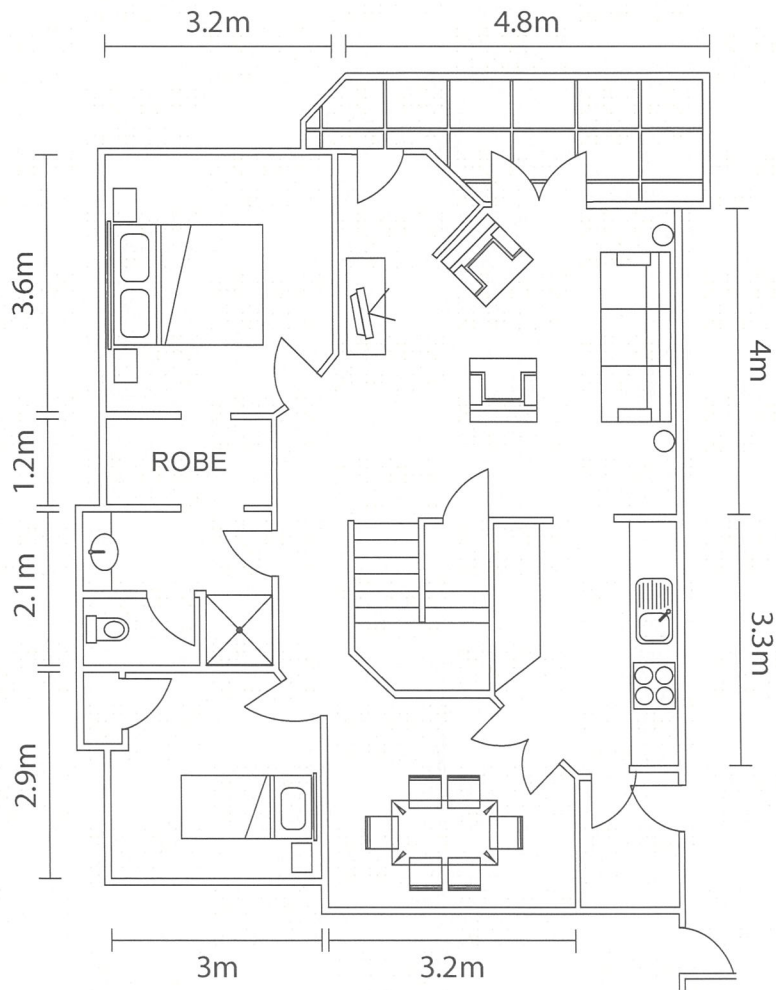

Buckingham (160m²)

Three bedroom townhouse

measurements are estimates. drawings not to scale.

Key

	Edinburgh	34m ²
	Serviced studio apartment	
	Inverness	68m ²
	Two bedroom serviced apartment	
	Windsor	70m ²
	One bedroom apartment	
	Balmoral	79m ²
	Two bedroom apartment	
	Westminster	90m ²
	Two bedroom apartment	
	Sandringham	139m ²
	Two bedroom luxury apartment	
	Richmond	140m ²
	Three bedroom luxury apartment	
	Buckingham	160m ²
	Three bedroom townhouse	
	Parking garages	