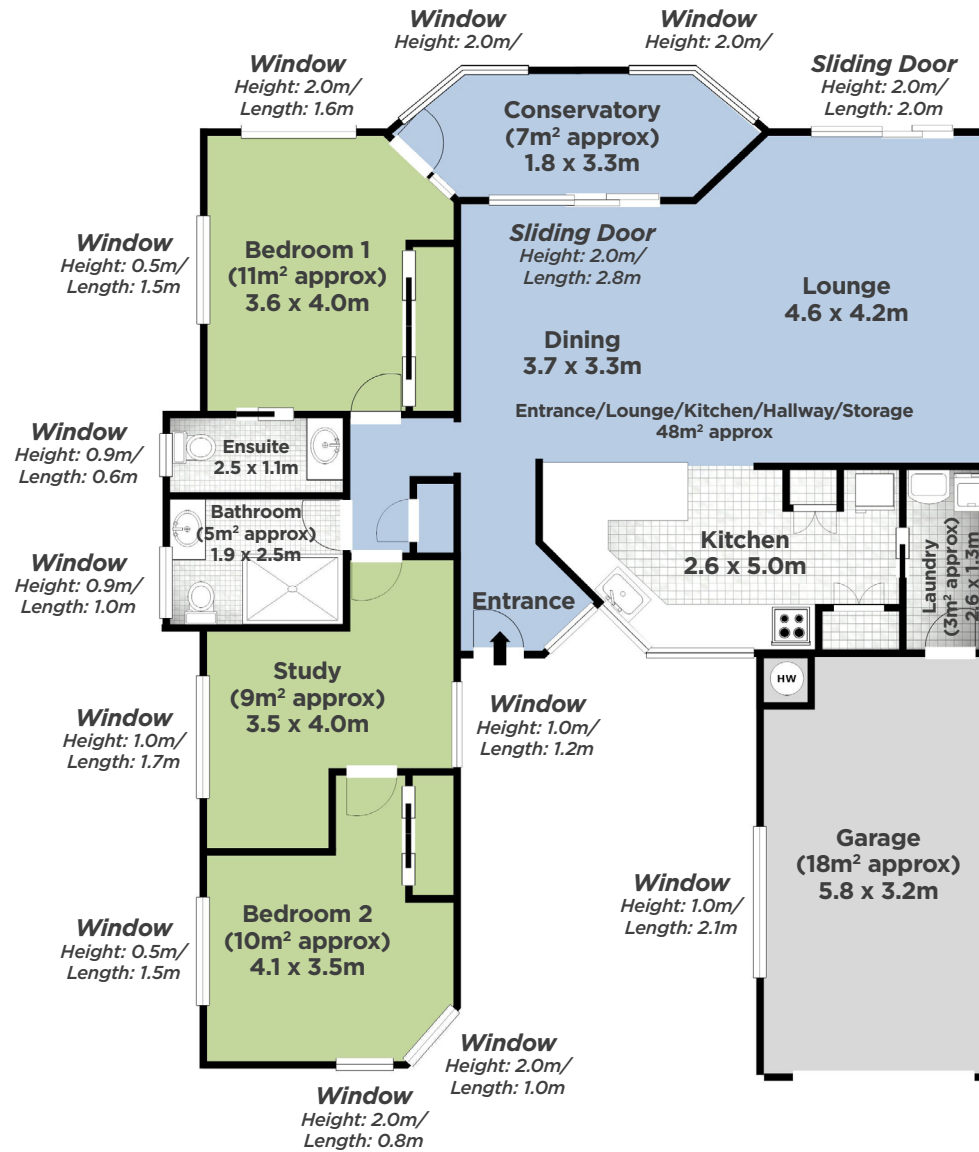

Villa 65

Two bedroom

Floor area - 120m² approx (incl. garage)

This is an indicative floor plan of Arvida Peninsula Club. Please note it is subject to change at the discretion of Arvida, what you receive may differ to what is shown. September 2023.