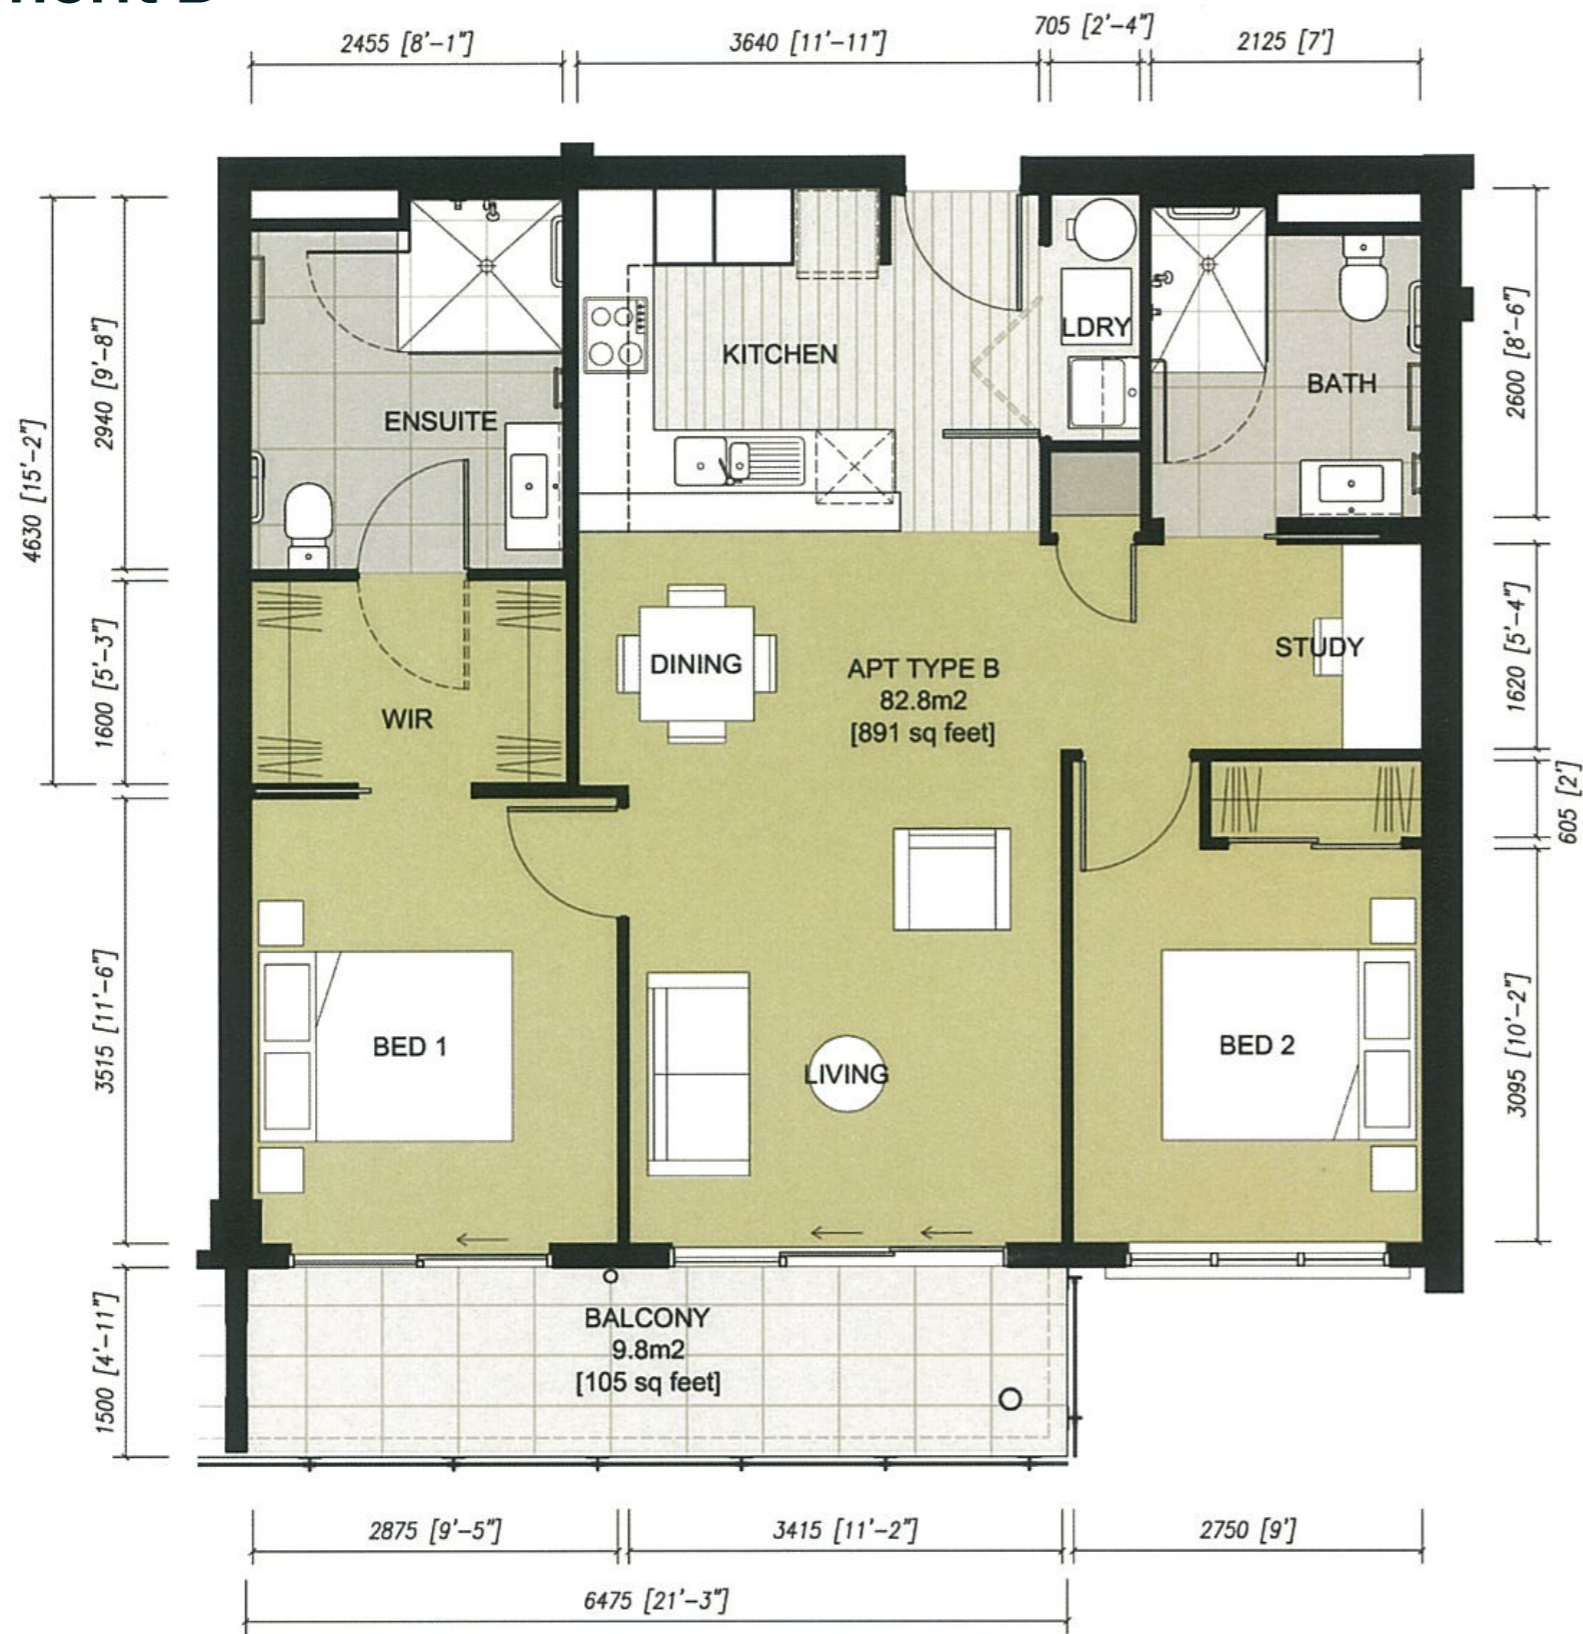

Remuera Rise.

Apartment B

Total area 93m²

This apartment plan has been produced prior to final construction of the property shown and is indicative only. Measurements are approximate.