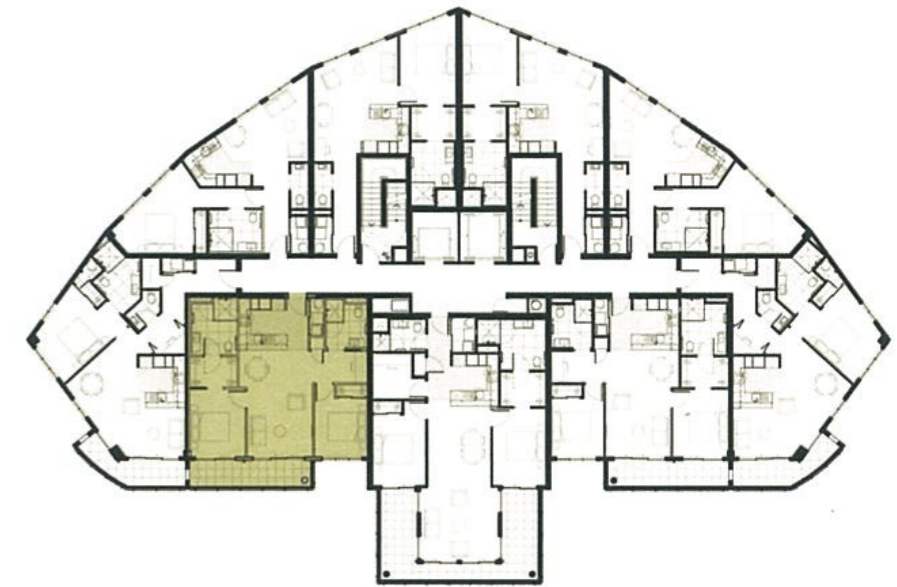

Remuera Rise.

Apartment B

Total area 93m²

This apartment plan has been produced prior to final construction of the property shown and is indicative only. Measurements are approximate.